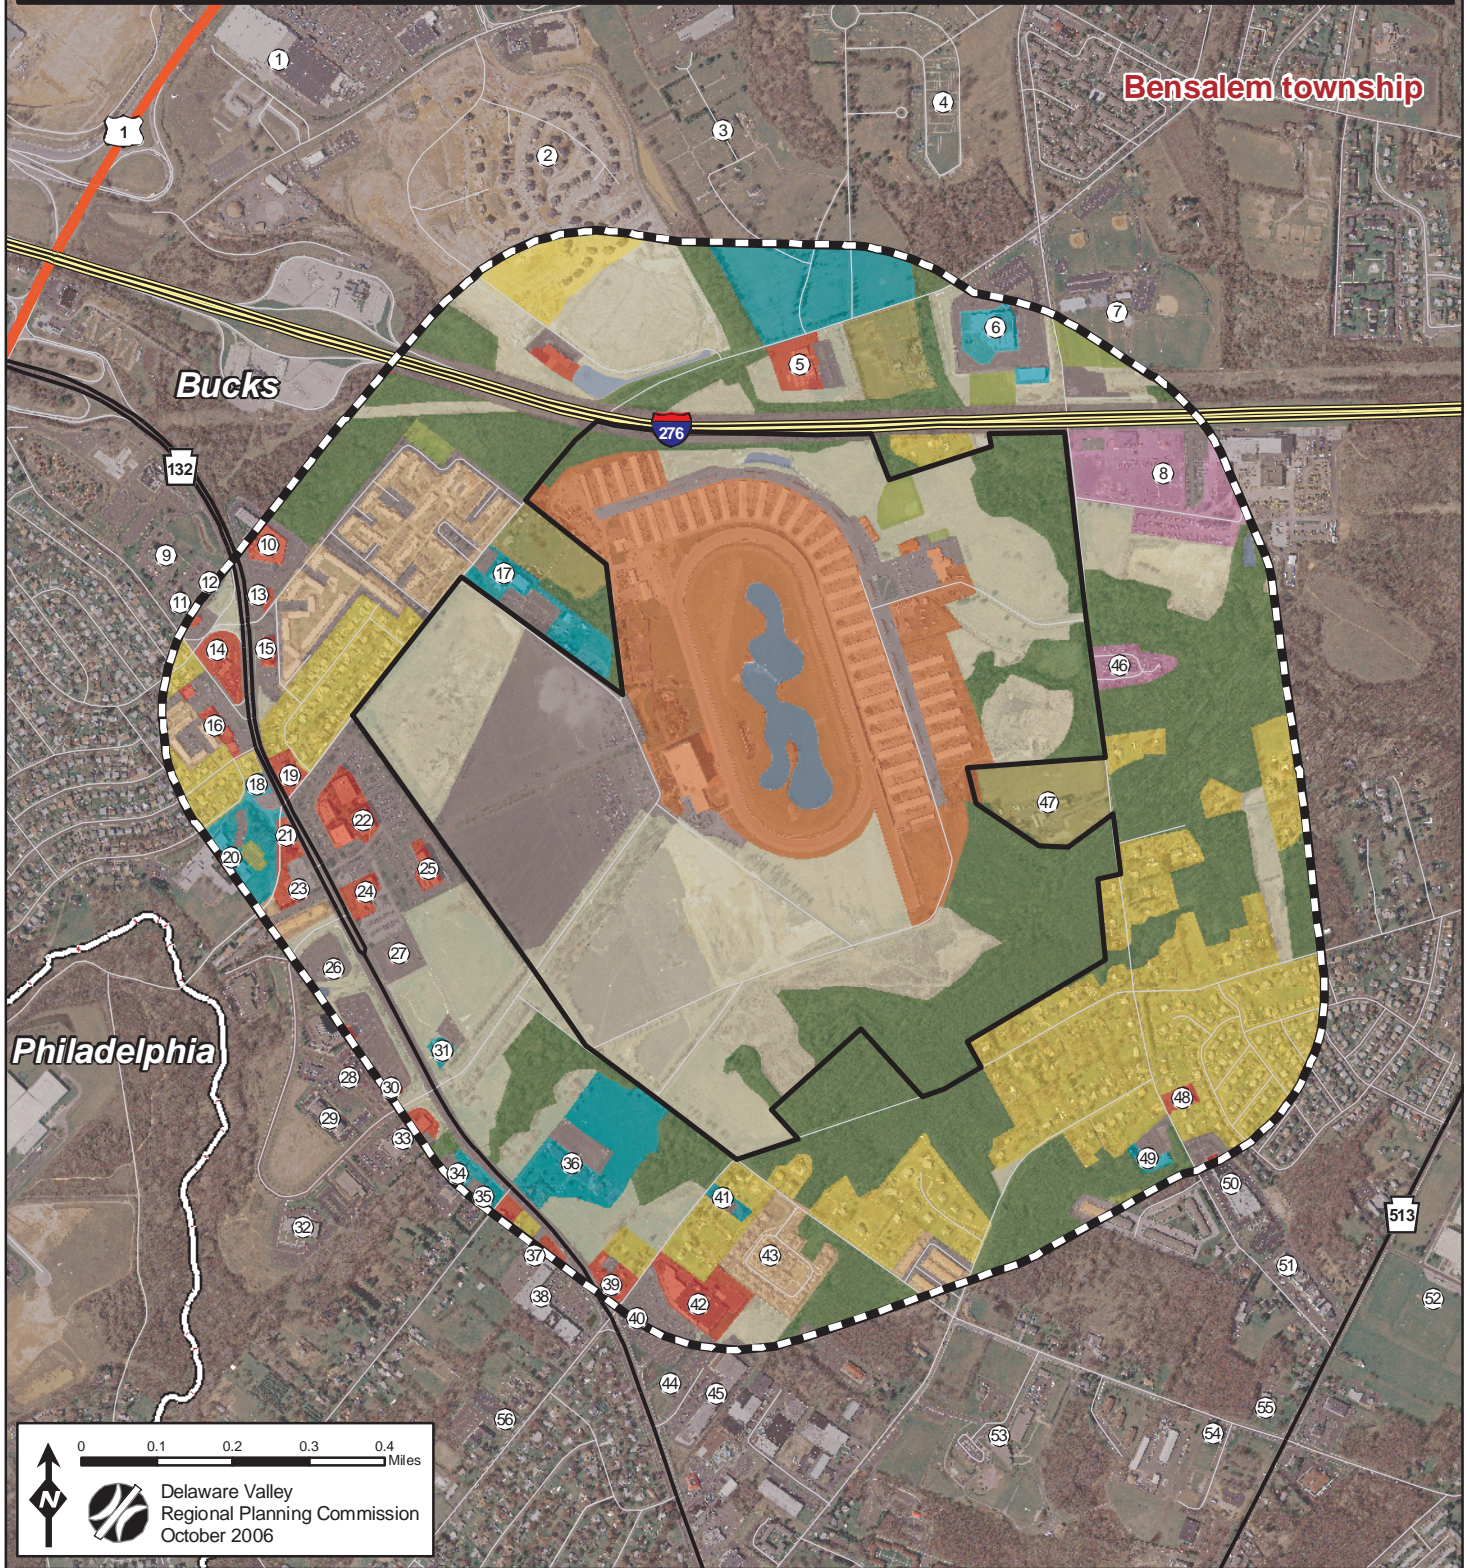

Impacts of Gaming in Greater Philadelphia

Map 2: Philadelphia Park Land Use

0 0.1 0.2 0.3 0.4 Miles

Delaware Valley
Regional Planning Commission
October 2006

	Philadelphia Park	Land Use (2005)		Industrial		Wooded	
	1/4 Mile Buffer		Residential: Single-Family Detached		Recreation		Vacant
	Points of Interest		Residential: Multi-Family		Sports Complex/Entertainment		Water
			Commercial		Transportation/Parking		
			Community Services		Agriculture		